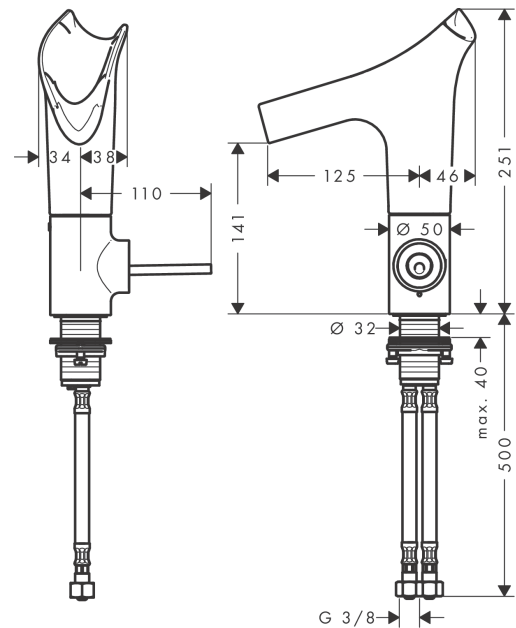

AXOR Starck V

Single lever basin mixer 140 with glass spout and waste set - diamond cut

Surfaces: **Chrome** Article Number: **12122000**

Description

product features

- consists of: single lever basin mixer, waste set
- ComfortZone 140
- projection 125 mm
- swivel range adjustable in 2 steps to 120° or 145°
- laminar spray
- EasyClick connection between body and spout with SafetyStop-function
- Spout is dishwasher safe
- material spout: crystal glass
- flow rate at 3 bar: 4 l/min
- joystick ceramic cartridge
- non-closing waste set
- connection dimension: DN15
- handle can be positioned on the right or left
- handle position on the side: bottom-side at the base body (not suitable for wash bowls)

Technology

Design awards

Product image

Scale drawing

AXOR Starck V
Single lever basin mixer 140 with glass spout and waste set - diamond cut
 Surfaces: **Chrome** Article Number: **12122000**

Flowchart